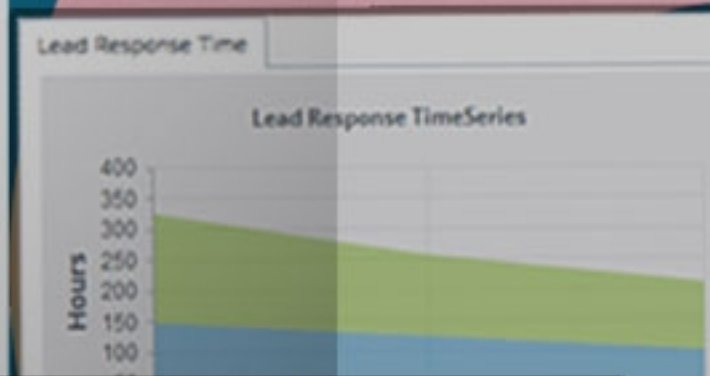

#### Zero Coding

(No need to hire a team of developers to get started), just upload your raw data to start using it to create a visualization.

#### Seamless automated ETL

Extract, transform, load (ETL) the databases in the moments with optimum efficiency. Upload any data source to the dashboard, automate its retrieval, and use (and reuse) that data to build visualizations and dashboards for your team.

#### Wizard based Integration

Data and presentation are treated separately. Use a single data source to create a dozen data visualizations, or use a dozen data sources to create a single visualization.