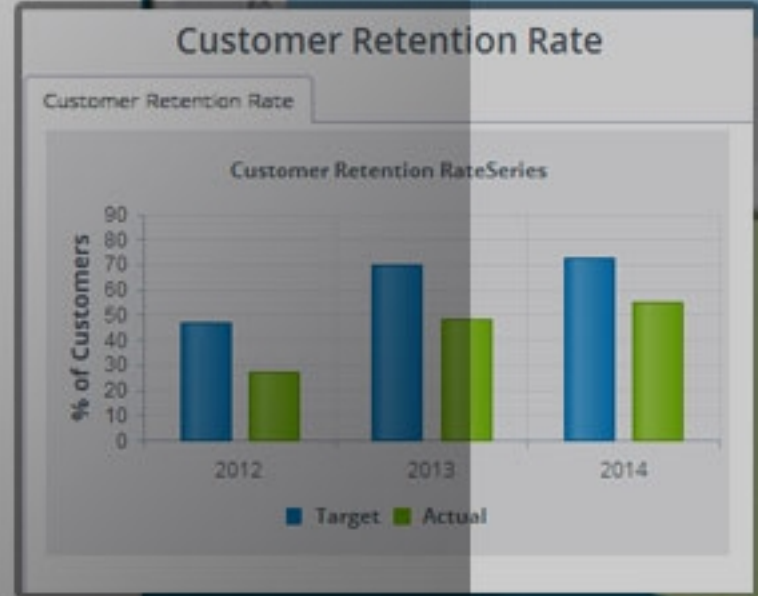

INCITE

The Art Of Visualization

Incite Features

Plug n' Play Dashboards

Forget the confusing schemas and intimidating data warehouses. From uploading your data to using it to create visualizations, there is no step in between to complicate matters.

Zero Coding

(No need to hire a team of developers to get started), just upload your raw data to start using it to create a visualization.

Seamless automated ETL

Extract, transform, load (ETL) the databases in the moments with optimum efficiency. Upload any data source to the dashboard, automate its retrieval, and use (and reuse) that data to build visualizations and dashboards for your team.

Wizard based Integration

Data and presentation are treated separately. Use a single data source to create a dozen data visualizations, or use a dozen data sources to create a single visualization.